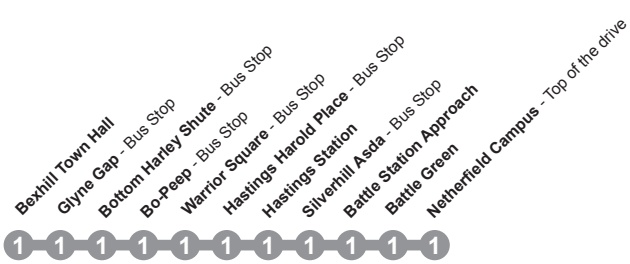

Time (am)	Return (pm)	Pick Up / Drop Off Point	Zone
08:00	17:20	Bexhill Town Hall	1
08:05	17:15	Glyne Gap - Bus Stop	1
08:09	17:11	Bottom Harley Shute - Bus Stop	1
08:12	17:08	Bo-Peep - Bus Stop	1
08:15	17:05	Warrior Square - Bus Stop	1
08:19	17:01	Hastings Harold Place - Bus Stop	1
08:21	16:59	Hastings station	1
08:28	16:52	Silverhill Asda - Bus Stop	1
08:38	16:42	Battle Station Approach - opposite Senlac Pub	1
08:40	16:40	Battle Green	1
08:50	16:30	Netherfield Campus - Top of the drive	1