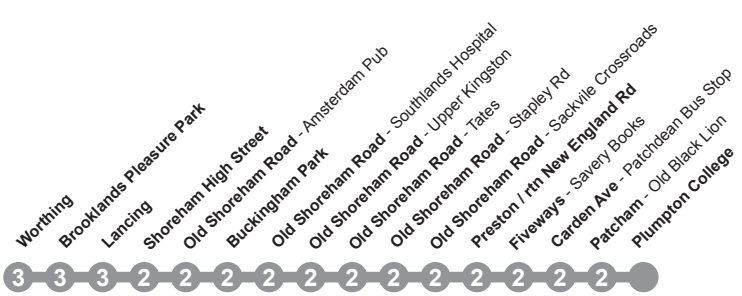

Time (am)	Return (pm)	Pick Up / Drop Off Point	Zone
07:00	17:46	Worthing - Marine Parade - Bus Stop C (Opposite Cinema)	3
07:06	17:40	Brooklands Pleasure Park	3
07:08	17:38	Lancing - Shop at Bottom of The Broadway	3
07:23	17:33	Shoreham High Street - Opp Shoreham Conservative Club, Marlborough Hse.	2
07:25	17:31	Old Shoreham Road - Bus Stop opp Amsterdam Pub	2
07:26	17:30	Buckingham Park - Blue Bus Shelter	2
07:27	17:29	Old Shoreham Road - Southlands Hospital	2
07:30	17:26	Old Shoreham Road - Upper Kingston Lane Bus Stop	2
07:36	17:20	Old Shoreham Road - Tates	2
07:39	17:17	Old Shoreham Road - Adjacent to Stapley Road	2
07:42	17:14	Old Shoreham Road - Sackville Crossroads	2
07:50	17:06	Preston / rtn New England Road - Preston Circus Bus Stop / rtn Army Surplus Store	2
07:57	16:59	Fiveways - Savery Books	2
08:05	16:53	Carden Ave - Patchdean Bus Stop	2
08:12	16:48	Patcham - Old Black Lion	2
08:50	16:30	Plumpton College - Bottom Car Park