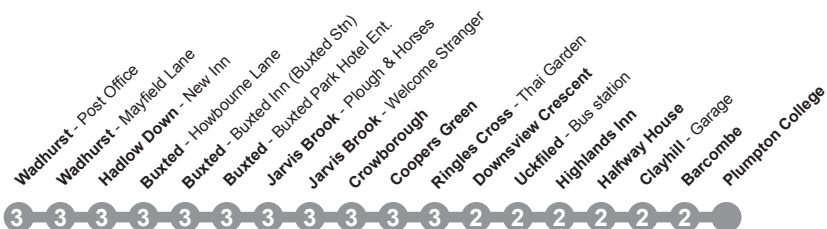

Time (am)	Return (pm)	Pick Up / Drop Off Point	Zone
07:00	18:14	Wadhurst - Post Office *	3
07:05	18:09	Wadhurst - Mayfield Lane *	3
07:17	17:57	Hadlow Down - New Inn	3
07:20	17:54	Buxted - Howbourne Lane	3
07:22	17:52	Buxted - Buxted Inn (Buxted Stn)	3
07:24	17:50	Buxted - Buxted Park Hotel Entrance	3
07:39	17:35	Jarvis Brook - Plough & Horses, Walshes Road	3
07:42	17:32	Jarvis Brook - Welcome Stranger	3
07:45	17:29	Crowborough - The Broadway Bus Stop	3
07:58	17:16	Coopers Green - Cross Roads	3
08:00	17:14	Ringles Cross - Thai Garden	3
08:03	17:12	Downsview Crescent - Opposite Garage	2
08:09	17:06	Uckfield - Bus Station	2
08:13	17:02	Highlands Inn	2
08:16	16:59	Halfway House	2
08:18	16:57	Clayhill - Garage	2
08:25	16:50	Barcombe - Village Bus Stop	2
08:50	16:30	Plumpton College - Animal Care Top Car Park	

* Please call RDH services by 4pm the day before you intend to travel if requiring this stop