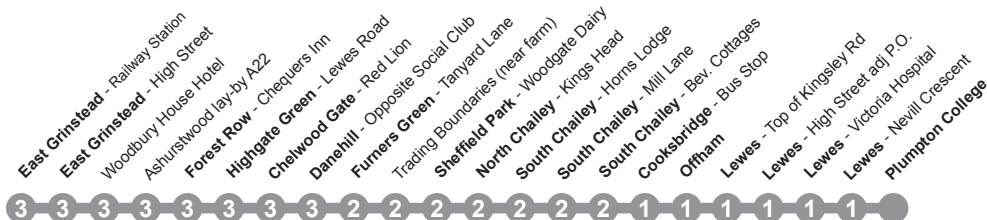

# East Grinstead - Lewes

Time (am)	Return (pm)	Pick Up / Drop Off Point	Zone
07:45	17:42	East Grinstead - Railway Station	3
07:47	17:40	East Grinstead - High Street	3
07:49	17:38	East Grinstead - Woodbury House Hotel (Nursing Home)	3
07:52	17:32	Ashurstwood - Ashurstwood lay-by A22	3
07:55	17:28	Forest Row - Chequers Inn	3
07:58	17:25	Highgate Green - Lewes Road Bus Stop	3
08:02	17:20	Chelwood Gate - Red Lion	3
08:07	17:15	Danehill - Opposite Social Club	3
08:10	17:12	Furners Green - Tanyard Lane Telephone Box	2
08:12	17:10	Sheffield Park - Trading Boundaries (near farm)	2
08:13	17:09	Sheffield Park - Woodgate Dairy	2
08:17	17:05	North Chailey - Kings Head	2
08:22	17:00	South Chailey - Horns Lodge	2
08:24	16:58	South Chailey - Mill Lane Bus Stop	2
08:25	16:57	South Chailey - Bevenbridge Cottages	2
08:27	16:55	Cooksbridge - Bus Stop opp Station	1
08:29	16:37	Offham - Bus Stop	1
08:31	16:40	Lewes - Top of Kingsley Rd	1
08:36	16:46	Lewes - High Street adj to the Post Office	1
08:39	16:49	Lewes - Victoria Hospital Bus Stop	1
08:40	16:50	Lewes - Nevill Crescent Bus Stop	1
08:50	16:30	Plumpton College Animal Care Top Car Park	