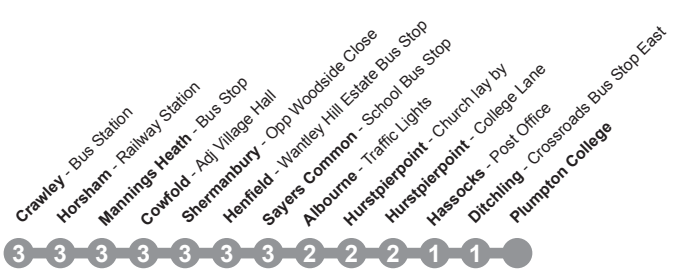

2 2 2 2 2 2 2 2 2 2 2 2 2 2 2 2 1

Time (am)	Return (pm)	Pick Up / Drop Off Point	Zone
06:48	18:32	<b>Bexhill - Town Hall Square</b>	<b>4</b>
06:53	18:27	<b>Glyne Gap petrol station bus stop</b>	<b>4</b>
07:00	18:20	<b>St Leonards - Bo-Beep</b>	<b>4</b>
07:05	18:15	<b>St Leonards - Warrior Square</b>	<b>4</b>
07:10	18:10	<b>Hastings - W. H. Smiths</b>	<b>4</b>
07:17	18:03	<b>St Leonards - Blackman Clinic, Battle Road</b>	<b>4</b>
07:20	18:00	<b>Adj Washington Avenue</b>	<b>4</b>
07:22	17:58	<b>Beauport Roundabout Bus Stop</b>	<b>4</b>
07:29	17:51	<b>Battle Green</b>	<b>4</b>
07:39	17:41	<b>Robertsbridge - Bus Stop at the Clock Tower</b>	<b>4</b>
07:45	17:35	<b>Hurst Green - Bus Stop Opp The George</b>	<b>3</b>
07:50	17:30	<b>Etchingham - Opposite the Church</b>	<b>3</b>
07:55	17:25	<b>Burwash - The Bear Bus Stop</b>	<b>3</b>
08:05	17:15	<b>Broad Oak - Village Hall Bus Stop</b>	<b>3</b>
08:10	17:10	<b>Heathfield - Fire Station</b>	<b>3</b>
08:15	17:05	<b>Cross in Hand Pub</b>	<b>3</b>
08:50	16:30	<b>Plumpton College - Bottom Car Park</b>	<b>3</b>

Time (am)	Return (pm)	Pick Up / Drop Off Point	Zone
07:28	17:49	<b>Crawley - Bus Station (Bus Stop E)</b>	<b>3</b>
07:44	17:33	<b>Horsham - Railway Station</b>	<b>3</b>
07:51	17:26	<b>Mannings Heath - Bus Stop Opp Petrol Station</b>	<b>3</b>
07:56	17:21	<b>Cowfold - Adj Village Hall</b>	<b>3</b>
08:03	17:15	<b>Shermanbury - Opp Woodside Close</b>	<b>3</b>
08:08	17:10	<b>Henfield - Wantley Hill Estate Bus Stop</b>	<b>3</b>
08:18	17:00	<b>Sayers Common - School Bus Stop (South Bound)</b>	<b>3</b>
08:25	16:53	<b>Albourne - Traffic Lights</b>	<b>2</b>
08:27	16:51	<b>Hurstpierpoint - Church lay by</b>	<b>2</b>
08:31	16:47	<b>Hurstpierpoint - College Lane / Wickham Hill</b>	<b>2</b>
08:36	16:42	<b>Hassocks - Post Office</b>	<b>1</b>
08:40	16:38	<b>Ditchling - Crossroads Bus Stop East</b>	<b>1</b>
08:50	16:30	<b>Plumpton College - Animal Care Top Car Park</b>	<b>1</b>