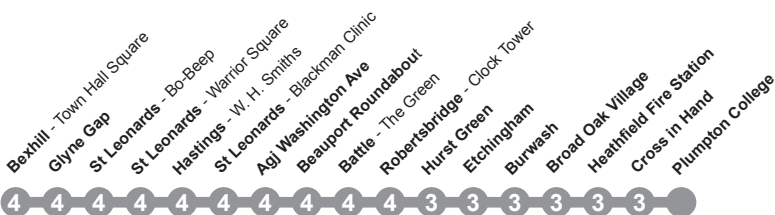

Time (am)	Return (pm)	Pick Up / Drop Off Point	Zone
06:48	18:32	Bexhill - Town Hall Square	4
06:53	18:27	Glyne Gap petrol station bus stop	4
07:00	18:20	St Leonards - Bo-Beep	4
07:05	18:15	St Leonards - Warrior Square	4
07:10	18:10	Hastings - W. H. Smiths	4
07:17	18:03	St Leonards - Blackman Clinic, Battle Road	4
07:20	18:00	Adj Washington Avenue	4
07:22	17:58	Beauport Roundabout Bus Stop	4
07:29	17:51	Battle Green	4
07:39	17:41	Robertsbridge - Bus Stop at the Clock Tower	4
07:45	17:35	Hurst Green - Bus Stop Opp The George	3
07:50	17:30	Etchingham - Opposite the Church	3
07:55	17:25	Burwash - The Bear Bus Stop	3
08:05	17:15	Broad Oak - Village Hall Bus Stop	3
08:10	17:10	Heathfield - Fire Station	3
08:15	17:05	Cross in Hand Pub	3
08:50	16:30	Plumpton College - Bottom Car Park	3